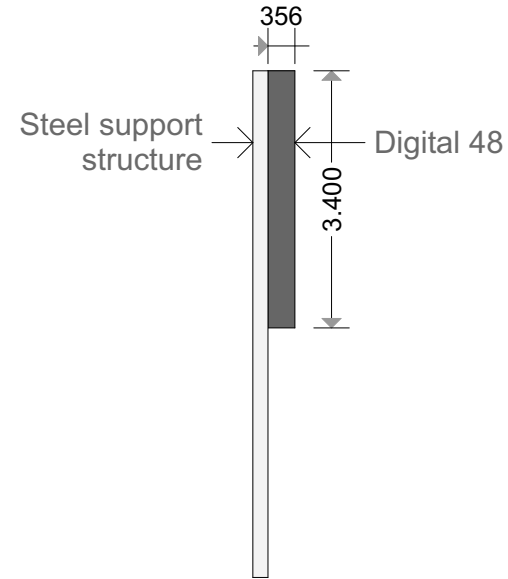

Alight Media
58-59 Great Marlborough Street
London
W1F 7JY

Tel.020 7183 2346 www.alightmedia.com

ALIGHT MEDIA Ref:

9489

Project

Land at
82 Chesterton Lane,
Cirencester
GL7 1YD

Drawing Name

**Specification -
Proposed Digital 48
LED Display**

Drawing Status

PLANNING

Revision

- First Formal Issue

CO

Date

14.09.2022

Drawing Scale @ A4

1:100

Layout ID

T4742 A4 061

Revision

SECTION